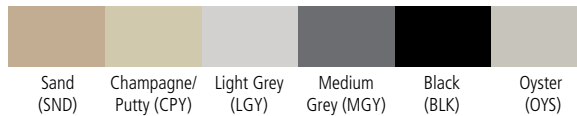

L&T Shelving