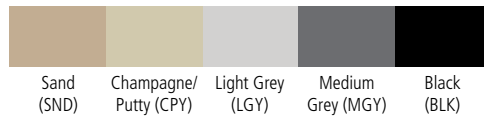

Lockers & Cubbies