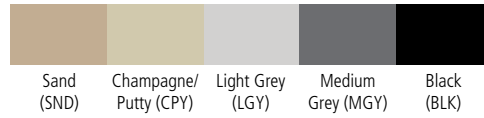

Standard colors vary by product line. If a color is not listed as standard, it is considered premium - a $100 net set-up charge + 10% upcharge applies.

Product Lines

Available Standard Colors

(Unless otherwise specified in price book.)

Cabinets, Bookcases & Filing Systems