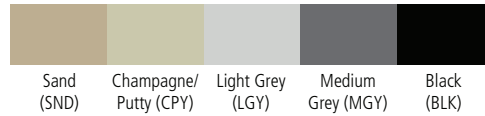

Standard colors vary by product line. If a color is not listed as standard, it is considered premium - a $100 net set-up charge + 10% upcharge applies.

Product Lines

Available Standard Colors

(Unless otherwise specified in price book.)

Cabinets, Bookcases & Filing Systems