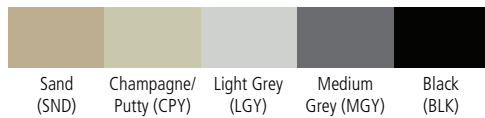

Light Grey
(LGY)

Dove Grey
(DGY)

Medium Grey
(MGY)

Medium Grey -
Medium Textured
(S007)

Black
(BLK)

Black -
Medium Textured
(S009)

Evergreen
(EVG)

Accent Blue
(ABL)

Blue
(EBL)

Crimson
(CRI)

Wine
(WNE)

Orange
(S010)

Yellow
(YEL)

Colors shown are representative of actual finishes. Contact customer service for physical paint samples.

Standard colors vary by product line. If a color is not listed as standard, it is considered premium - a \$100 net set-up charge + 10% upcharge applies.

Product Lines

Available Standard Colors

(Unless otherwise specified in price book.)

Cabinets, Bookcases & Filing Systems

Lockers & Cubbies

Office Shelving

Z-Line, Bulk & Q-Line Shelving

Workbenches & Packing Tables

L&T Shelving

Custom colors can be furnished at an upcharge with an extended lead time. Call factory for pricing.